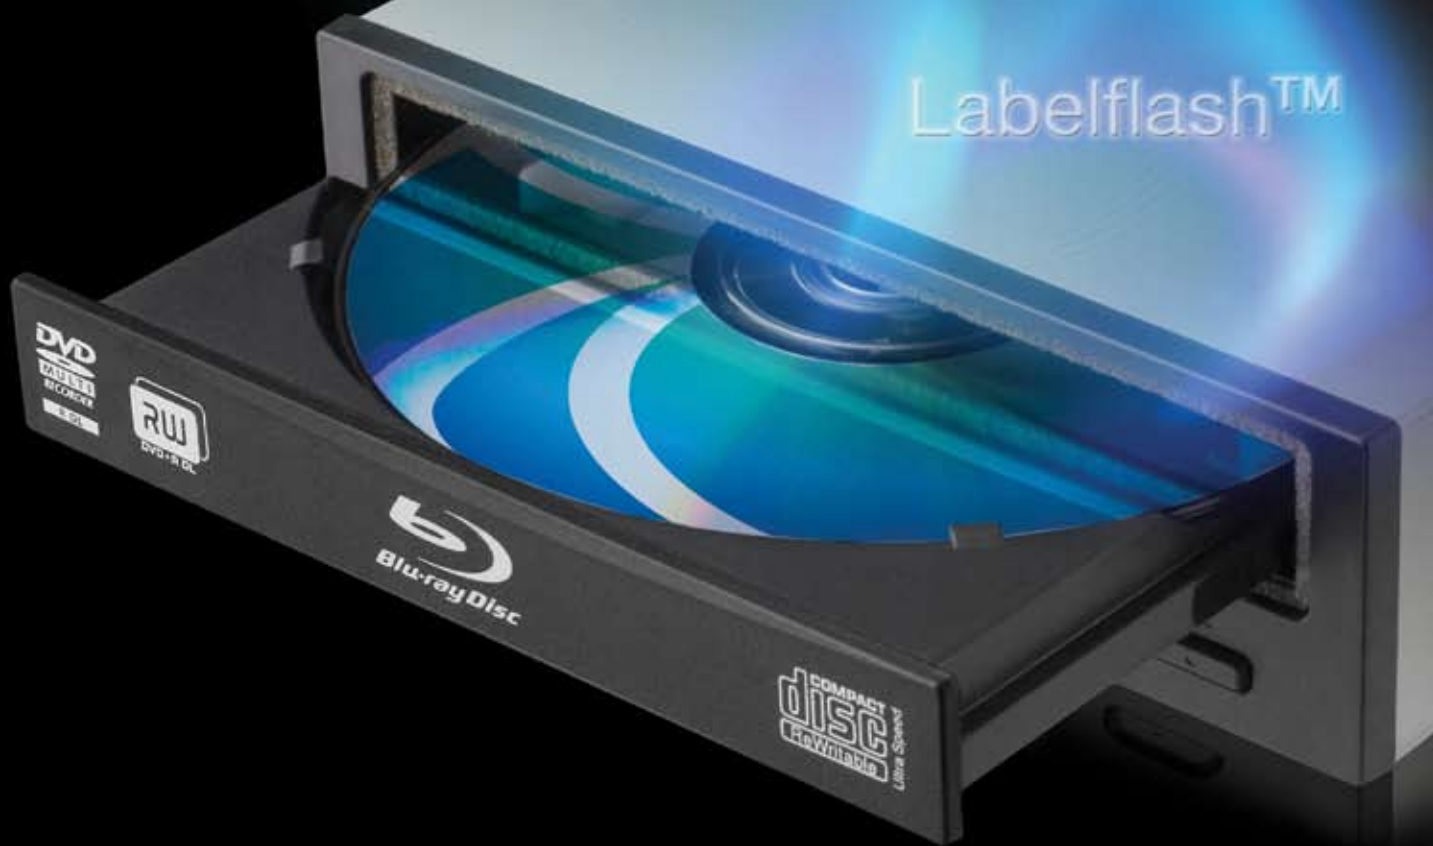

Combo drive

Alto la metà

LightScribe

Drive per dischi Blu-ray™

Super Slim

Drive CD/DVD

Slimline

Labelflash™